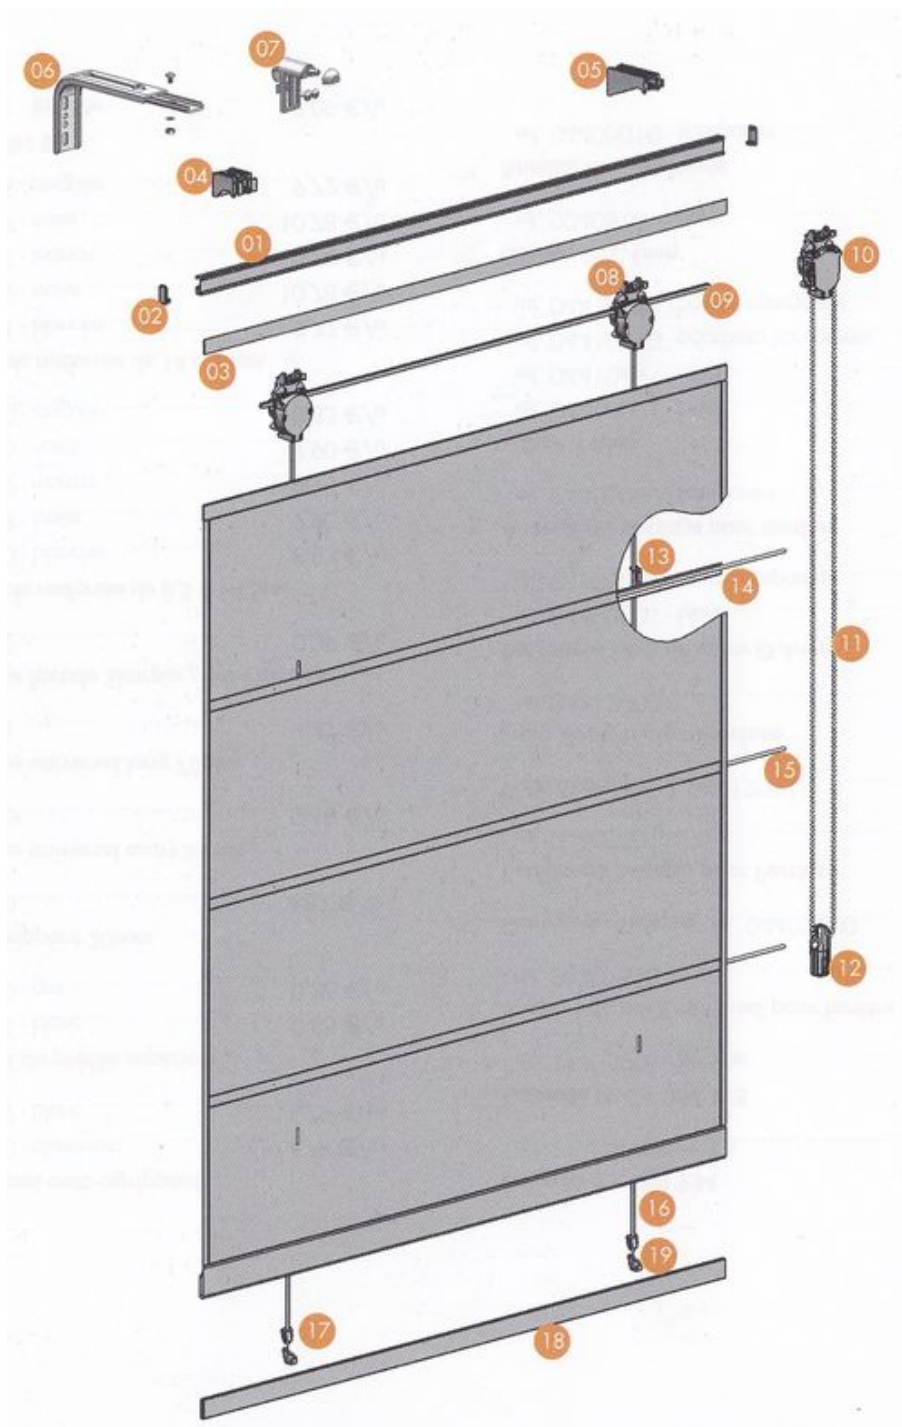

Pièces détachées pour stores Bateau